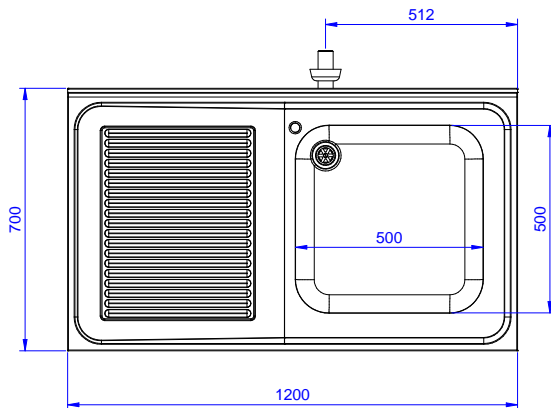

Cupboard Sink with 1 bowl
500x500mm, with left hand
drainer, 1200mm

Short Form Specification

Item No. _____

Made entirely from stainless steel. Inner welded frame in stainless steel. Unique connection of panels to inner frame. Worktop in 304 AISI stainless steel (50mm high) incorporates a layer of sound deadening material and has upturned edges. Upstand (h=100mm)

APPROVAL: _____

Experience the Excellence
www.electroluxprofessional.com

Front

Side

D = Drain

Top

Drain:

Drainer position: Left

Key Information:

Cabinet width:	1145 mm
Cabinet depth:	645 mm
Cabinet height:	385 mm
External dimensions, Width:	1200 mm
External dimensions, Depth:	700 mm
External dimensions, Height:	1000 mm
Upstand Dimensions, Height:	100 mm
Upstand Dimensions, Depth:	13 mm
Upstand Dimensions, Radius:	R=10
Bowls number	1
Bowl dimensions	500x500xH250
Number and type of doors:	2 Sliding
Net weight:	55 kg